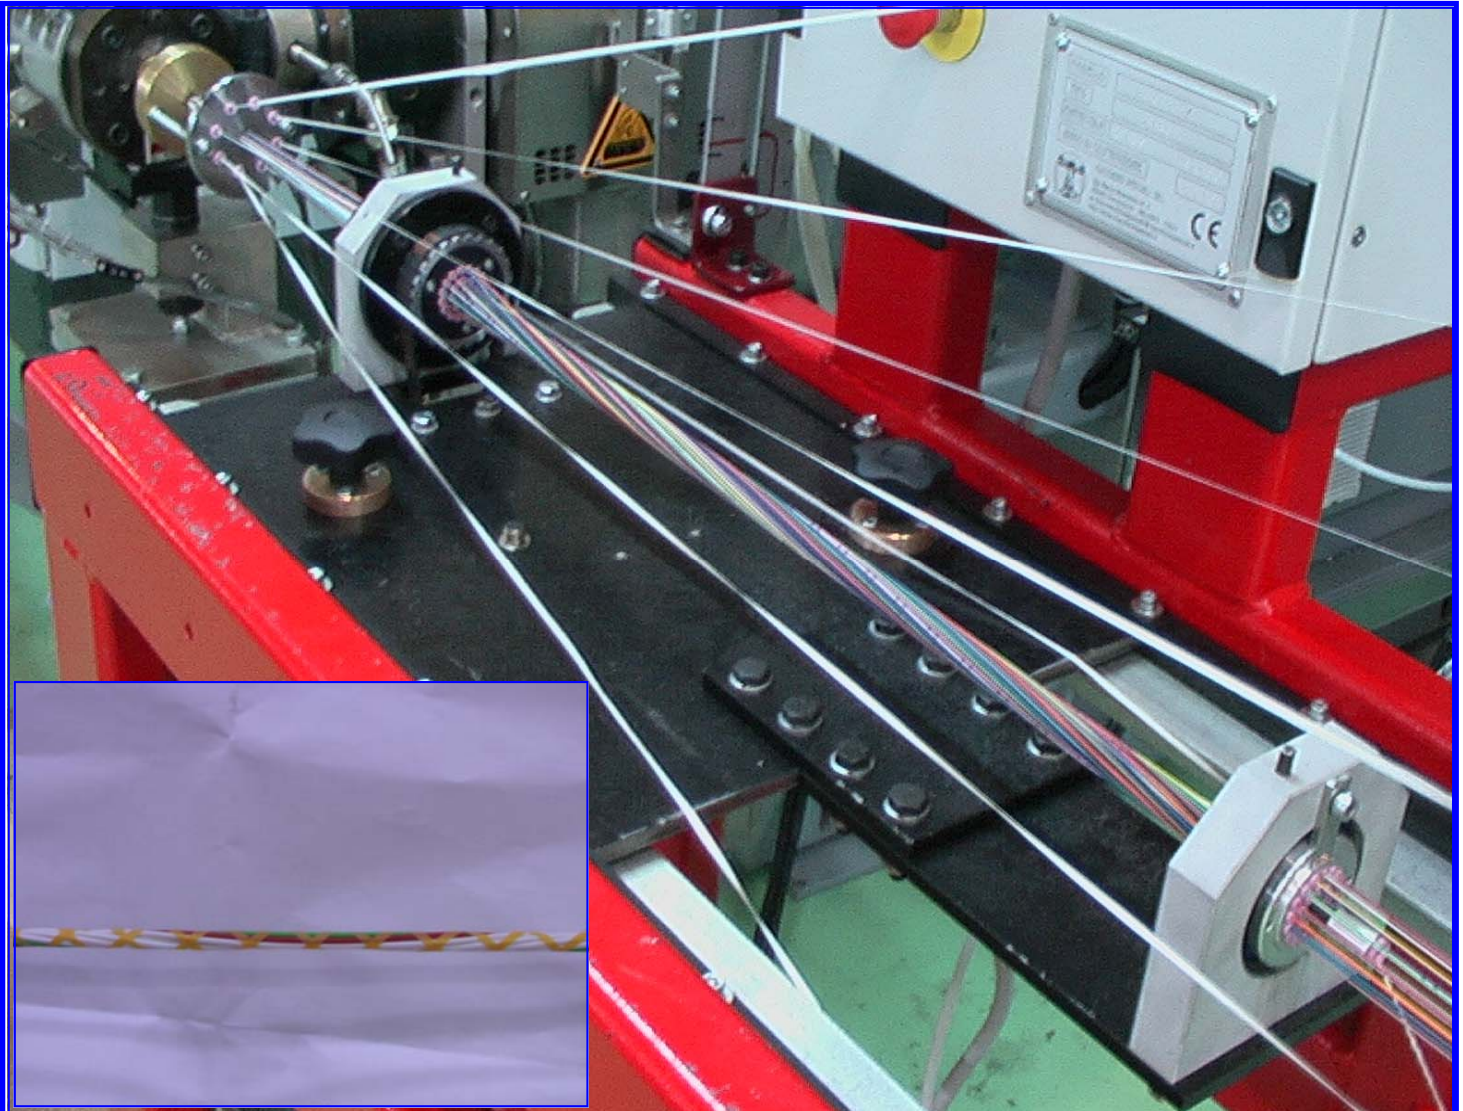

rif. 6.0024.1

TWISTER "S-Z" F. O. TIGHT

Line for lay-up in S-Z of micro cables composed of optical fibres with tight insulation or traditional conductors. Possibility to laying up in simple or double crown up to a max of 24 elements in one step.

The stranding head can be put in tandem with armouring machine for aramid fibres (Kevlar/glass) and with concentric or tangential taping head.

Tandem is easier also with extrusion line.

The tension of cable is guaranteed by a double capstan following the right dimension.

An impregnation device will allow to tampon the cables during laying up.

The winding of product will be on different bobbins without affect the overall performances.