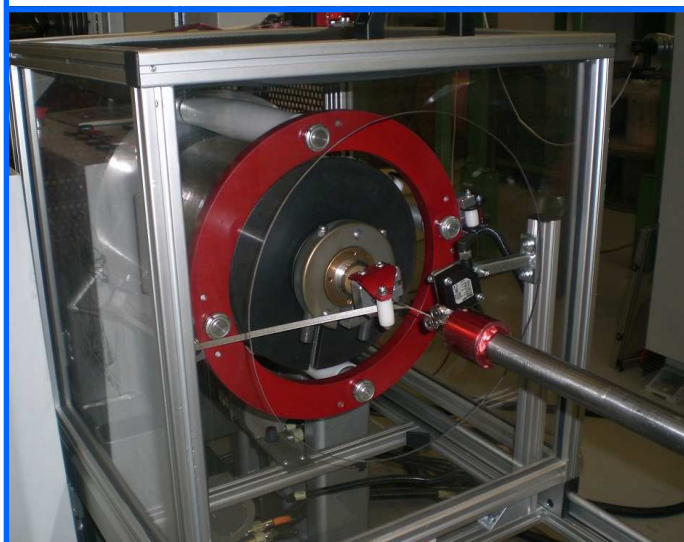

rif. 6.0007.1

JUMBO TAPING LINE FOR MICA

The line, composed by pay-off, taping head, capstan and take up can be used to tape cable up to 10 mm diameter. All the line is controlled by digital bus for the synchronizing of all motors and drives. All the parameters of tape tension can be adjusted by recipes settable through touch screen.

TAPING HEAD PRODUCTS

Taped conductors
from 0.5 to 25 mm²

The tapes will range
from 5x0.05 to
16x0.15 mm of various
material as Mica, Alu-
minium, Polyester,
P.T.F.E. , Fibre glass

PAY OFF TAKE UP BOBBINS

From 400 to 800
diameter
DIN 46395

Max weight Kg 1200