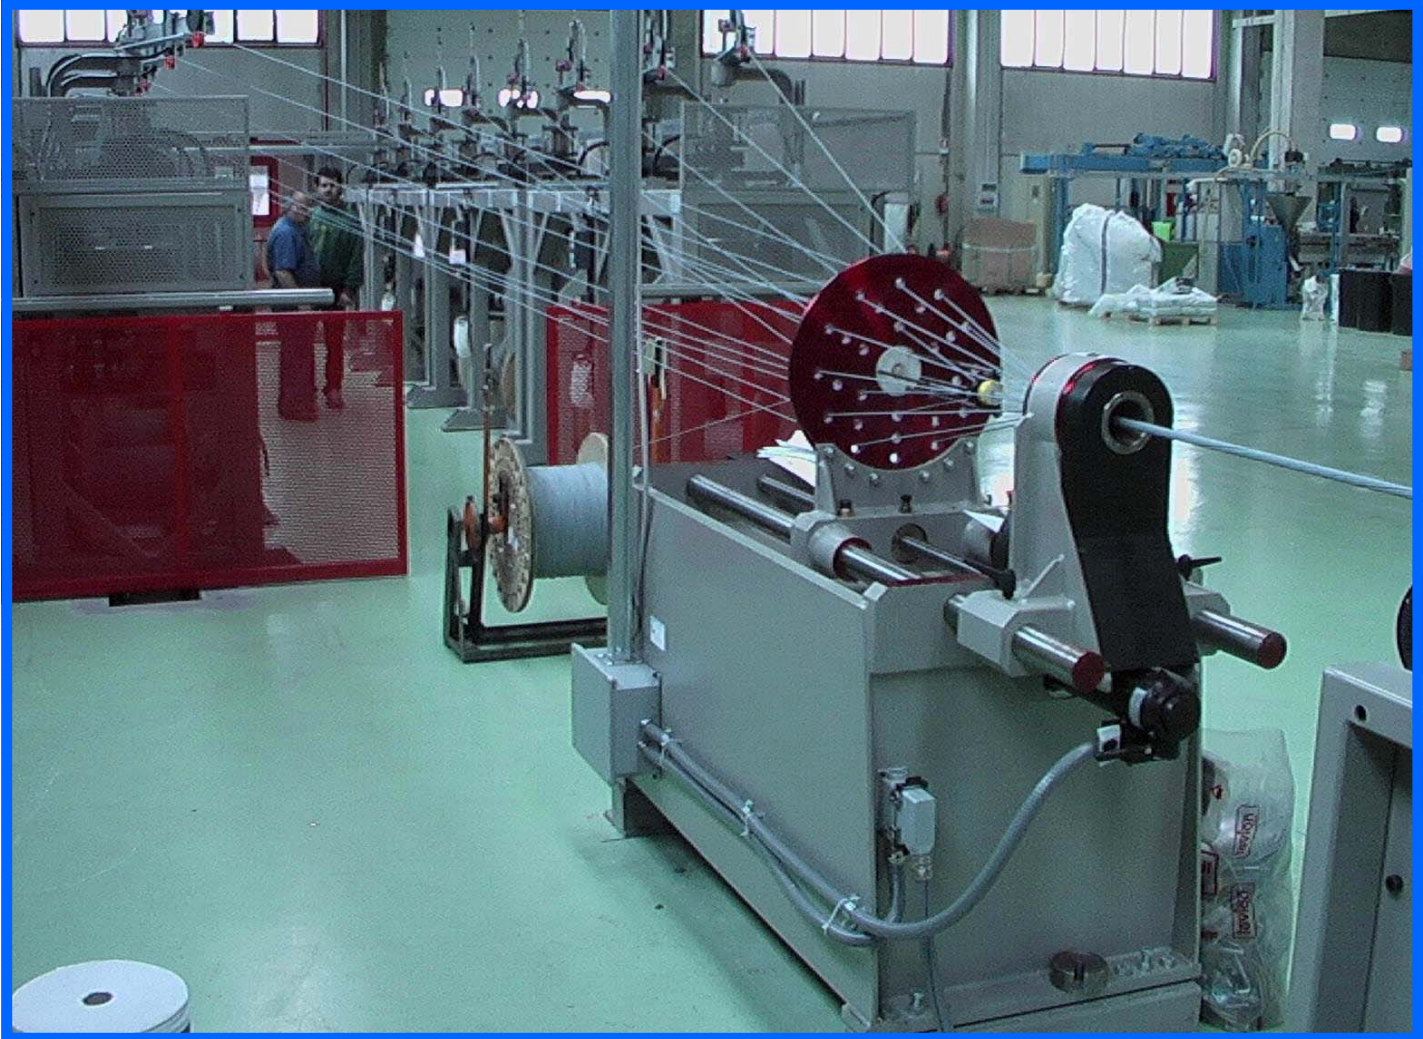

rif. 6.0006.1

SINGLE TWIST LAYING UP LINE

Single twist laying up line suitable for special cables, micro-coaxial cables, multi-L.A.N. cables, and optical fibres.

The line is equipped with 100% back twist pay offs or, at customer's choice, the back twist can be a lower %.

The line is predisposed for the application of one or more longitudinal tapes.

The dimension of bobbins will be 1250 1000 and 800 DIN.