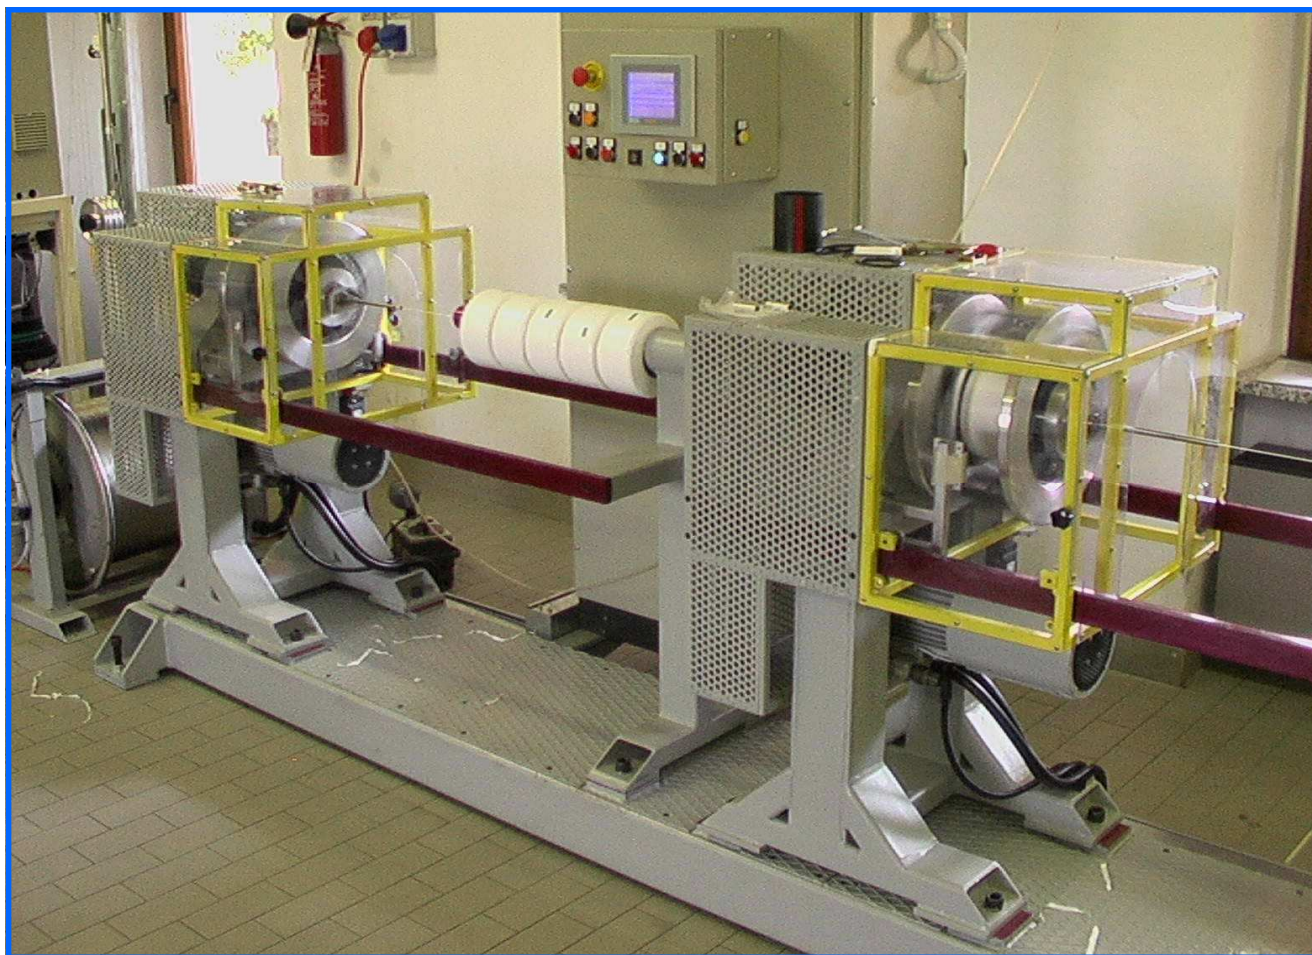

## TAPING LINE

### TAPING LINE FOR P.T.F.E. KAPTON NOMEX CABLES

The line is predisposed with one or more concentric heads lined up between them and a capstan so that the product can go ahead at a constant speed.

To complete the line there is a pay off and a take up.

All the parameters controlled by the control panel so it will be possible check the tension of the tape in all conditions of works, also when the reel is getting empty.

This line guarantees, very high performances both of quality, management and productive.