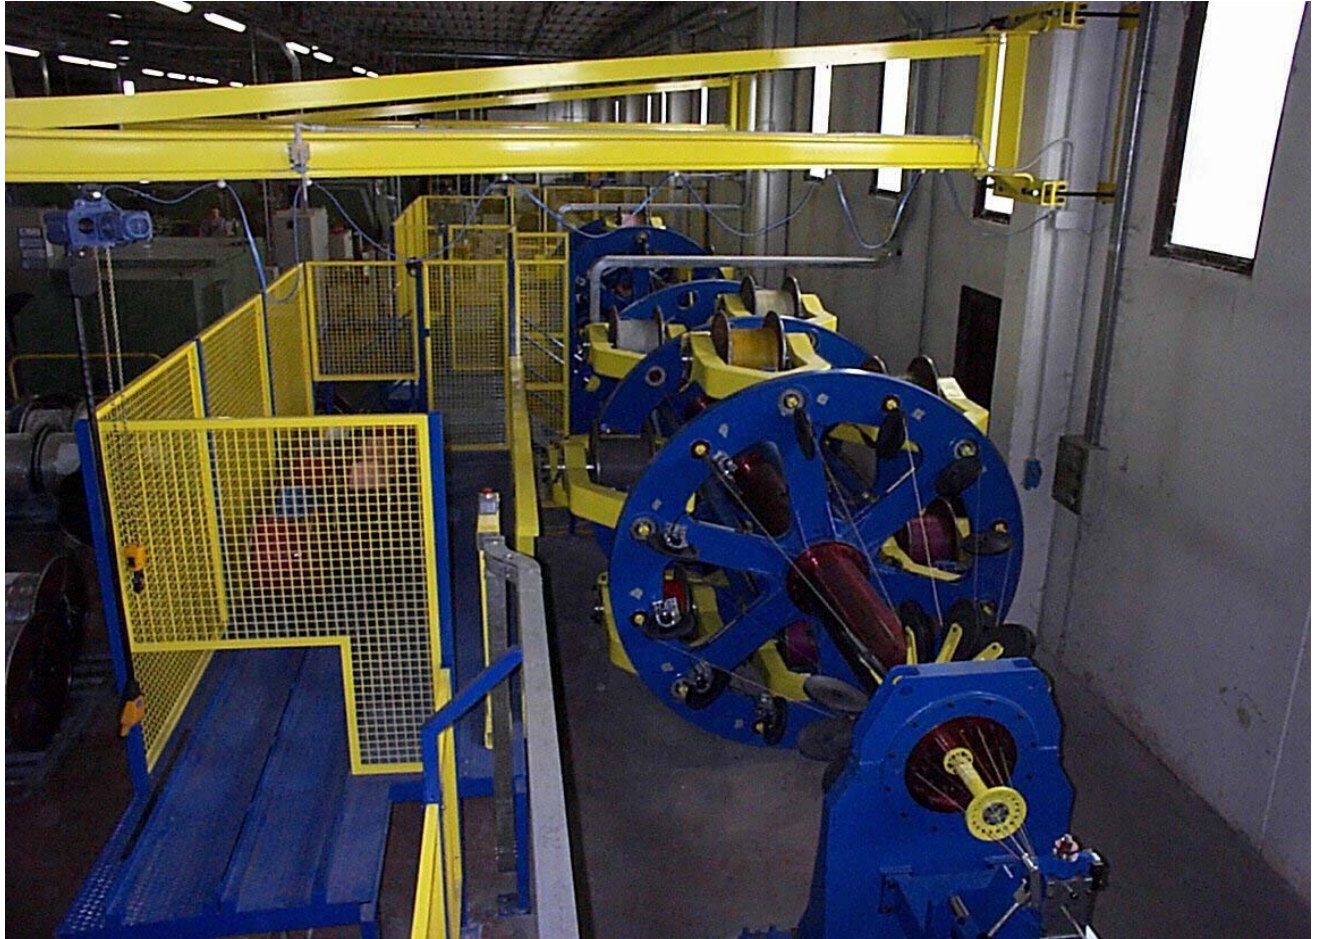

rif. 6.0004.1

1+6+12+18 BACK TWIST LINE

1+6+12+18 BACK TWIST LINE

The line is suitable to laying up coaxial cables and loose type cables that can't bear to be twisted during the process .

For example with a line like this: