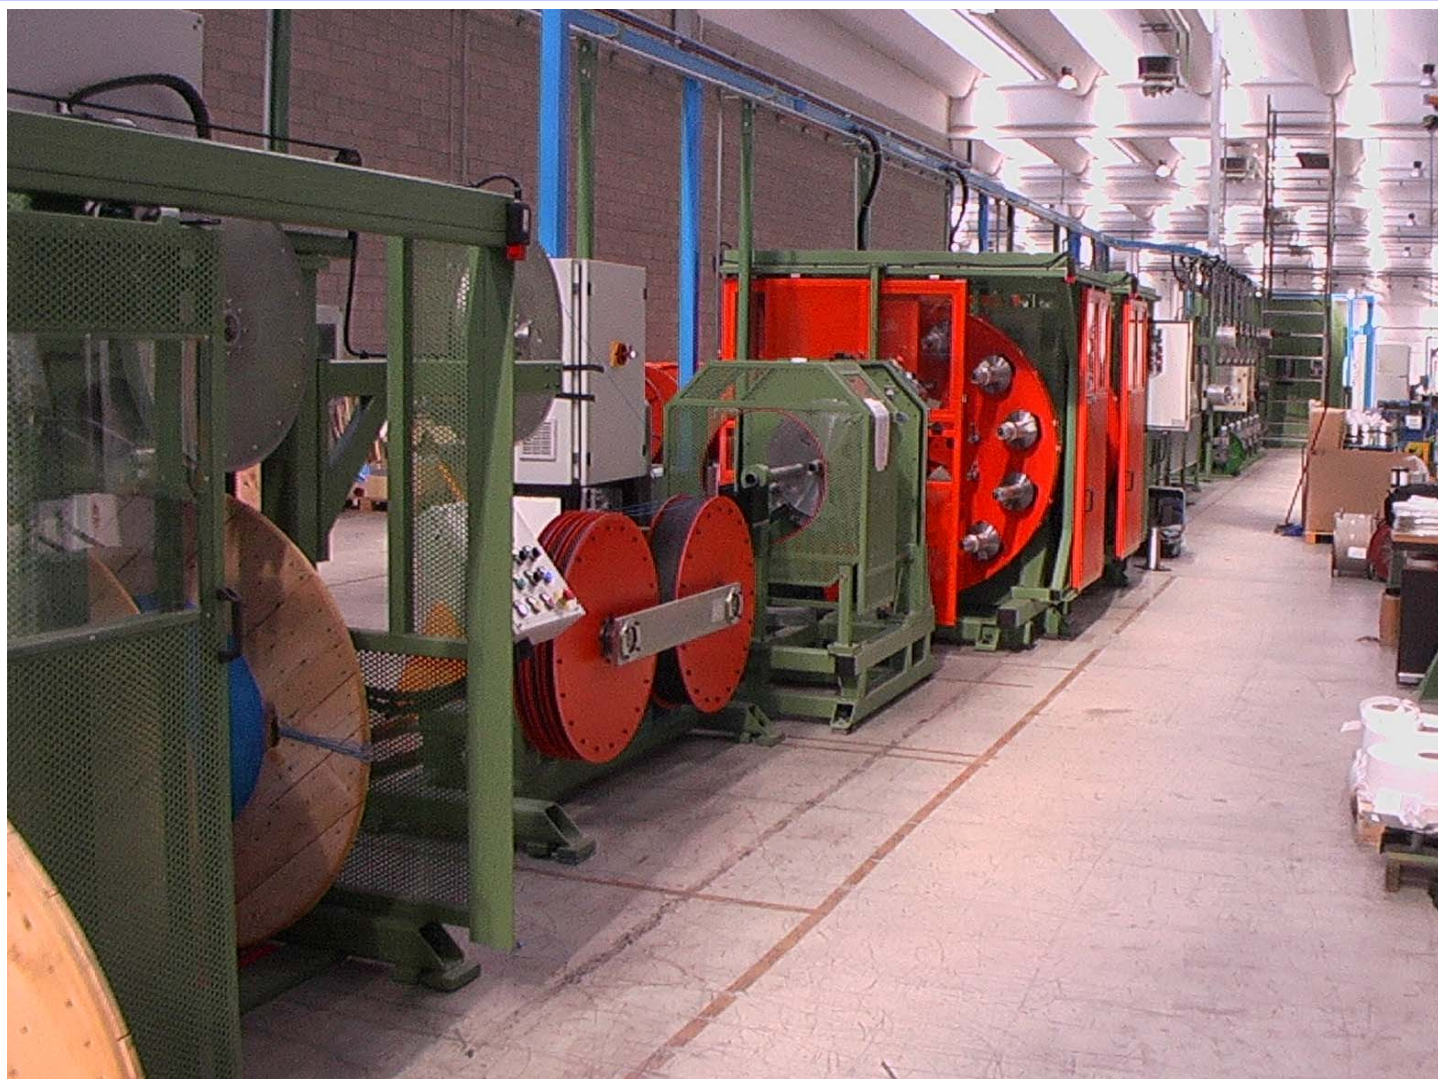

## **“S-Z” F. O. CABLING MACHINE**

Line for laying up of cables composed by optical fibres in loose tubes or tight coated fibres . The equipment also allows the possibility of laying up also in double crown up to 19 elements.

The stranding module is equipped with helical applied Aramid /glass serving machine with optional concentric taping head.

The line speed and pitch of product is controlled by a capstan of 900 mm diameter. A twin jelly filling device allows to filling the cables during the layng-up. The take up of product will be on bobbins of 1250 or 2000 mm diameter.