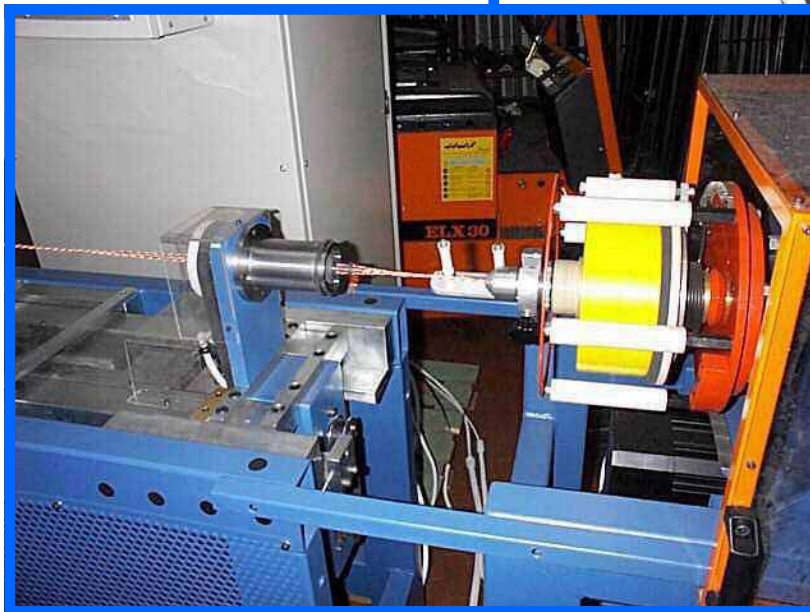

STRANDING LINE "S-Z"

Accumulator tube with the
second rotating plate.
Rotation ratio : 1:2.
All rotating parts can be
moved longitudinally on the
line

The concentric bending
head must be located near
the SZ head to stop the lay
length

Suitable for laying up Loose optical fibers or L.A.N. cables cat. 6.
Possibility to lay up in second crown with a special device
5 inversion/second with a lay length "S" and a lay length "Z".
Inversion time : 200 millisecond.