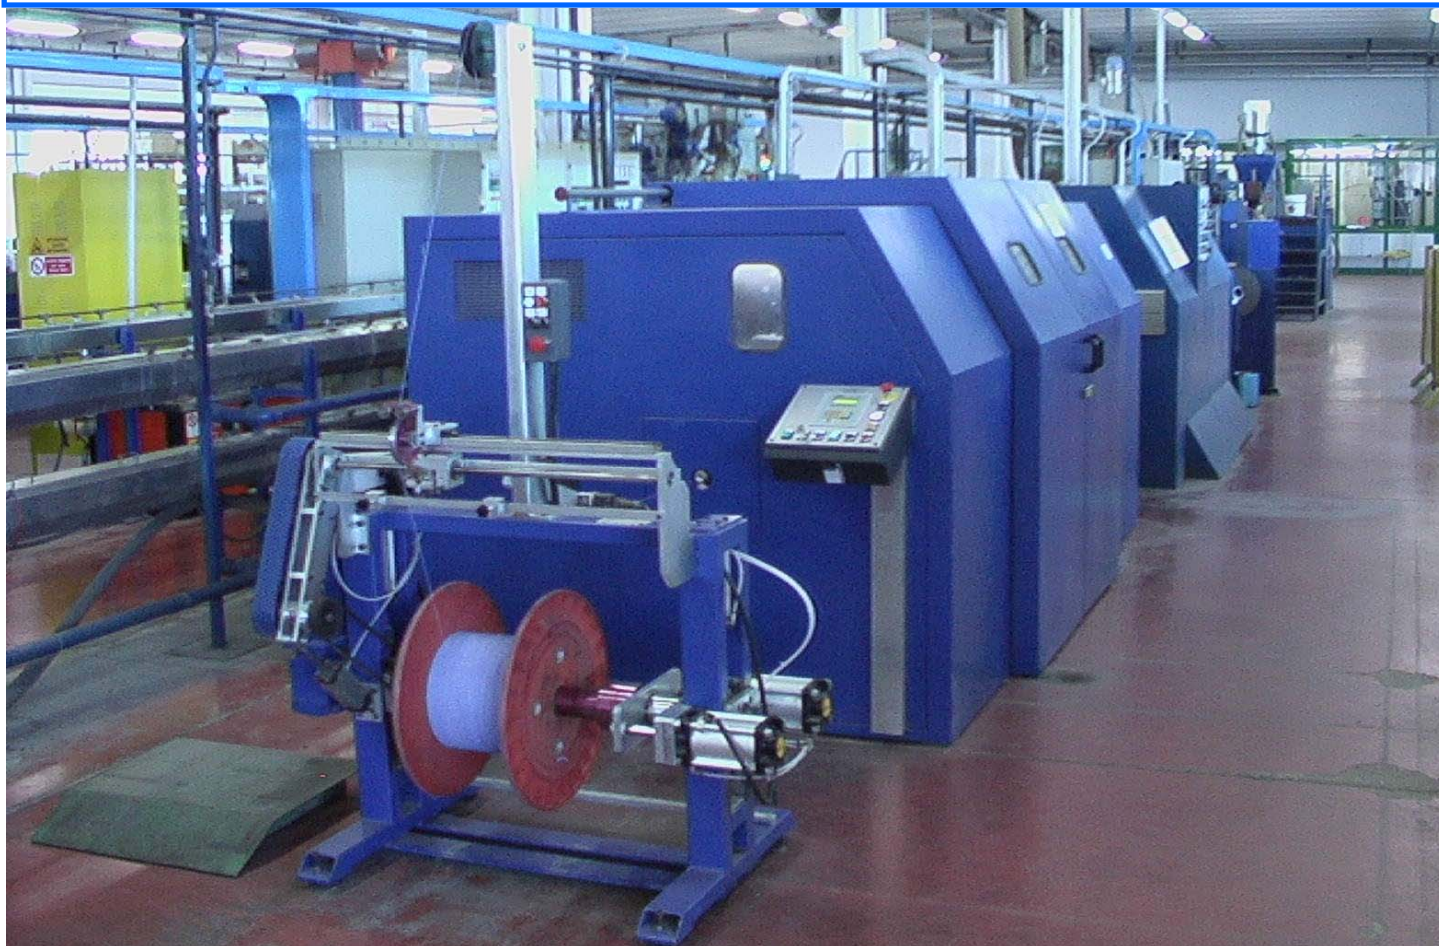

L.A.N. CABLES LAYING UP LINE

LINE FOR TWINNING AND LAYING-UP L.A.N , U.T.P. AND S.T.P. CABLES

The line has been designed for:

TWINNING:

Direct haul-off : The twinning pitch can be selected from the control panel and adjusted to the desired value with increase step of 0.1 mm

Mechanical pitch: Pitches range from 8.5 mm through to 158 mm

Total number of available pitches : 160

LAYING-UP:

Laying-up of 4 twin pairs with further addition of one or more tapes.

A special bow allows taping with the aluminium side of the tape outside