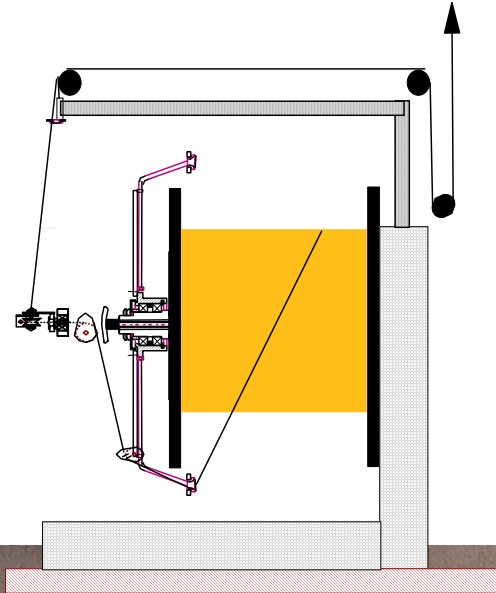

## HORIZONTAL SUPER SPEED FLYER

### PRODUCTS

**MULTIWIRE**  
min. 6 x 0.10  
max. 18 x 0.30

Suitable for the  
unwinding of multiwire  
clamps at high speed  
and in  
setting of braiding  
bobbins and in feed of  
extrusion line