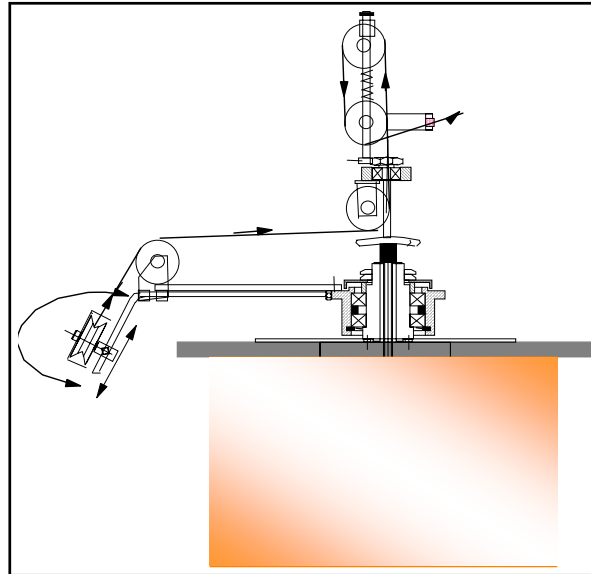

rif. 5.0630.2

FLYER “ STRESS RELIEF “ PAY-OFF

PRODUCTS

MULTIWIRE

min. 8 x 0.20

max. 12 x 0.50

ISULATED CABLES

until 4 mm. dia.

BOBBINS

630 DIN

800 DIN

Hole Bobbin
from 30 to 200 mm.
Standard hole
127 mm. (5")

- MAXIMUM SPEED 400 m/min.
- TENSION 0.3-1.5 daN (300 - 1500 gr.)
(+/- 10% from full bobbin to empty bobbin)
- LOW INERTIA - NO MAINTENANCE
- A SPECIAL SHOCK ABSORBER REDUCES STRESS ON THE WIRE BEING UNWINDED