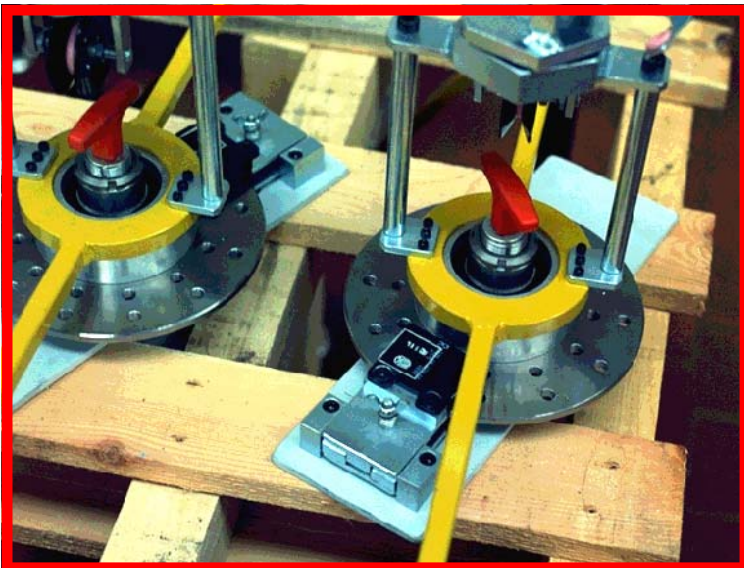

rif. 5.0400.0

ACCESSORIES FOR FLYER

BREAKING WIRE DETECTOR

The wire braking signalling device has been designed to be installed as optional on all
MACCHINE SPECIALI
pay-off flyer

The signal is obtained by ground contact

DISK BRAKE

The disk brake can be installed on all pay-off flyer instead of the traditional braking system consisting of bearing compressed by axial load. Braking can be directly adjusted during unwinding. Higher braking load by double braking pincers.