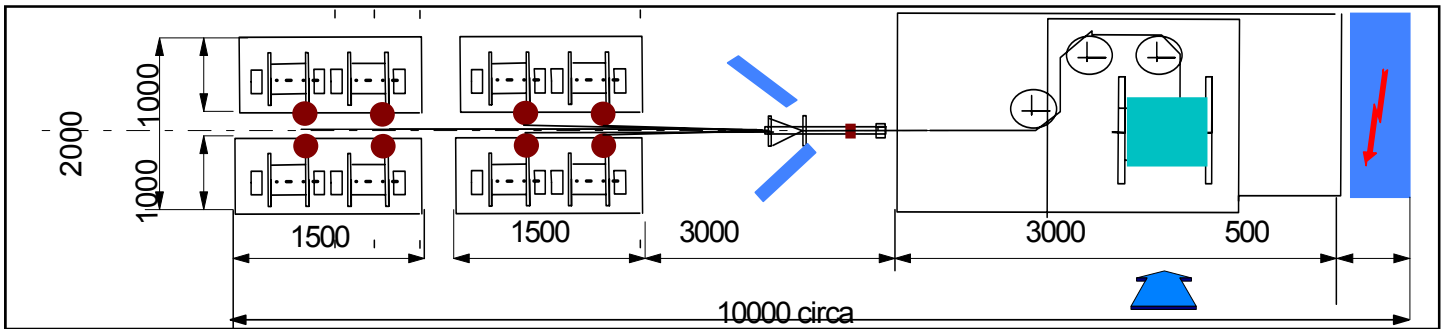

rif. 1.0630.1

SINGLE TWIST “ MTE 630 ”

BOBBIN DIMENSION 46395

FLANGE BOBBIN DIA 630 mm.
DRUM BOBBIN DIA 250 mm.
HOLE BOBBIN DIA 56 mm.
OVERALL LENGTH 475 mm.
TWIST NUMBER 1000/min.

PRODUCTION

SPECIAL STRAND PRODUCTION
BUNCH OR CONCENTRIC FORMATION MULTIWIRE LAYERS
MAX STRAND DIAMETER: 10 mm
DOUBLE DIE FOR COMPACTING AND FORMATION