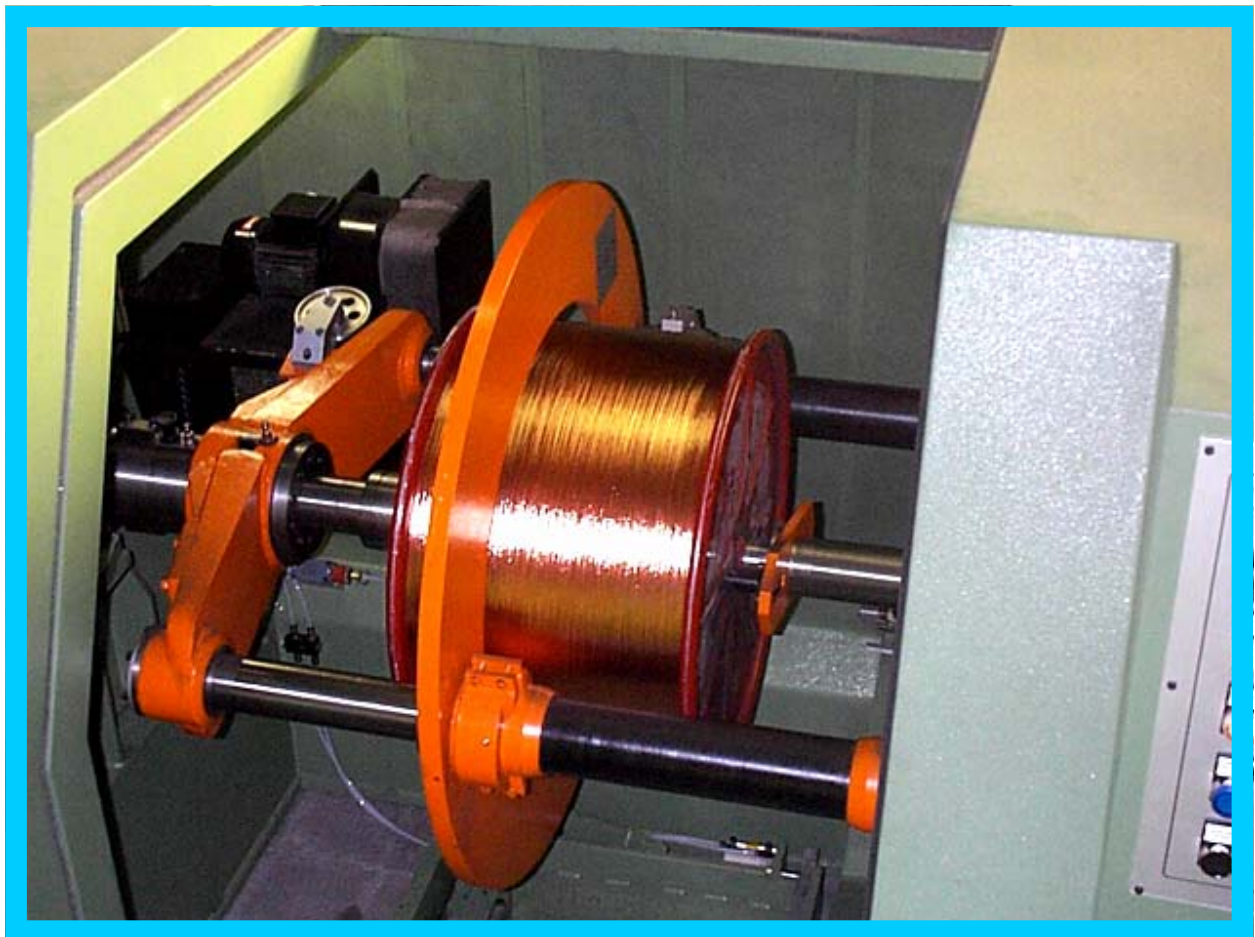

rif. 1.0630.1

SINGLE TWIST “ MTE 630 ”

BOBBIN DIMENSION 46395

FLANGE BOBBIN DIA 630 mm.
DRUM BOBBIN DIA 250 mm.
HOLE BOBBIN DIA 56 mm.
OVERALL LENGTH 475 mm.
TWIST NUMBER 1000/min.

PRODUCTION

SPECIAL STRAND PRODUCTION
BUNCH OR CONCENTRIC FORMATION MULTIWIRE LAYERS
MAX STRAND DIAMETER: 10 mm
DOUBLE DIE FOR COMPACTING AND FORMATION