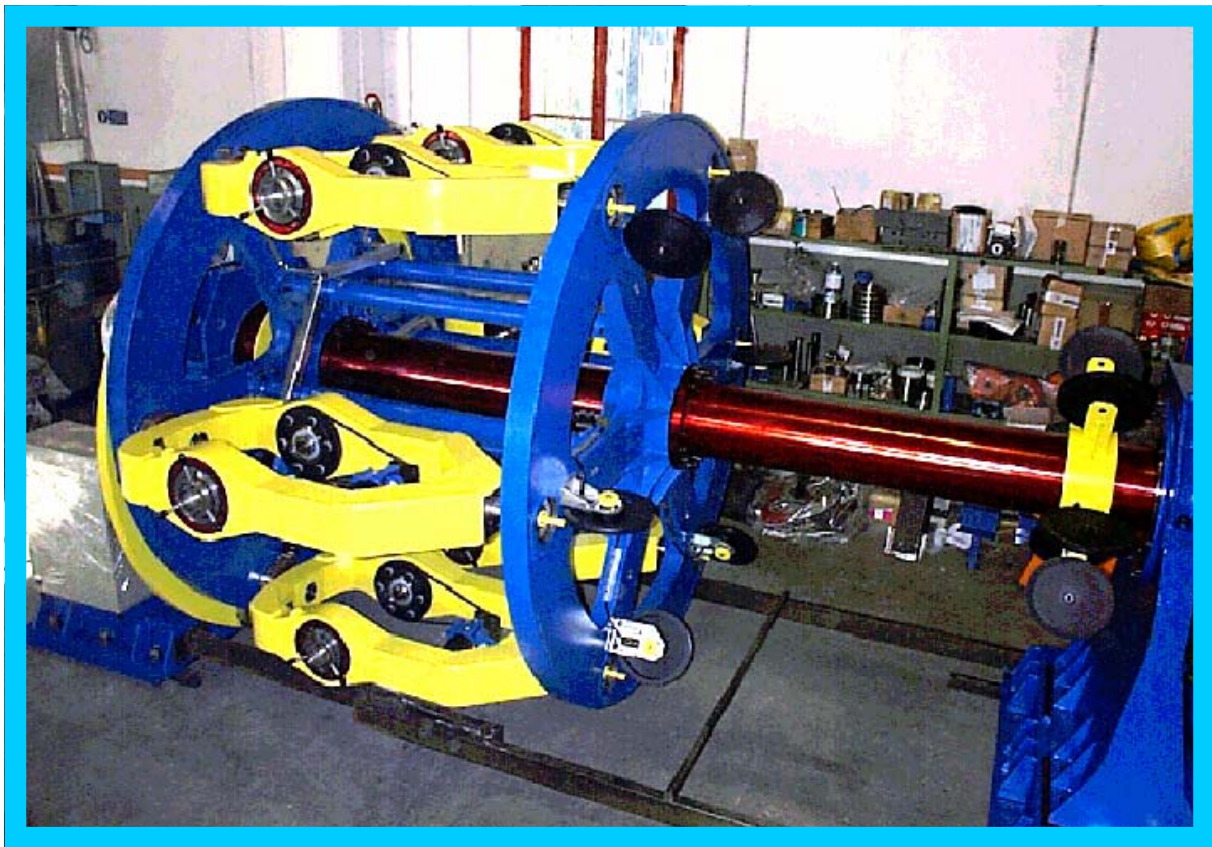

PLANETARY "6 x 600"

6 BOBBINS CAGE 100% BACK TWIST

ALL PRESENT PARAMETERS ARE PROCESSED BY A PERSONAL COMPUTER
PULLING TENSION ON PRODUCT IS ELECTRONICALLY CONTROLLED

- | | |
|----------------------|------------------------|
| ○ MAX. RPM | 120 / minute |
| ○ TENSION ON PRODUCT | 3 -10 daN (3 - 10 Kg.) |